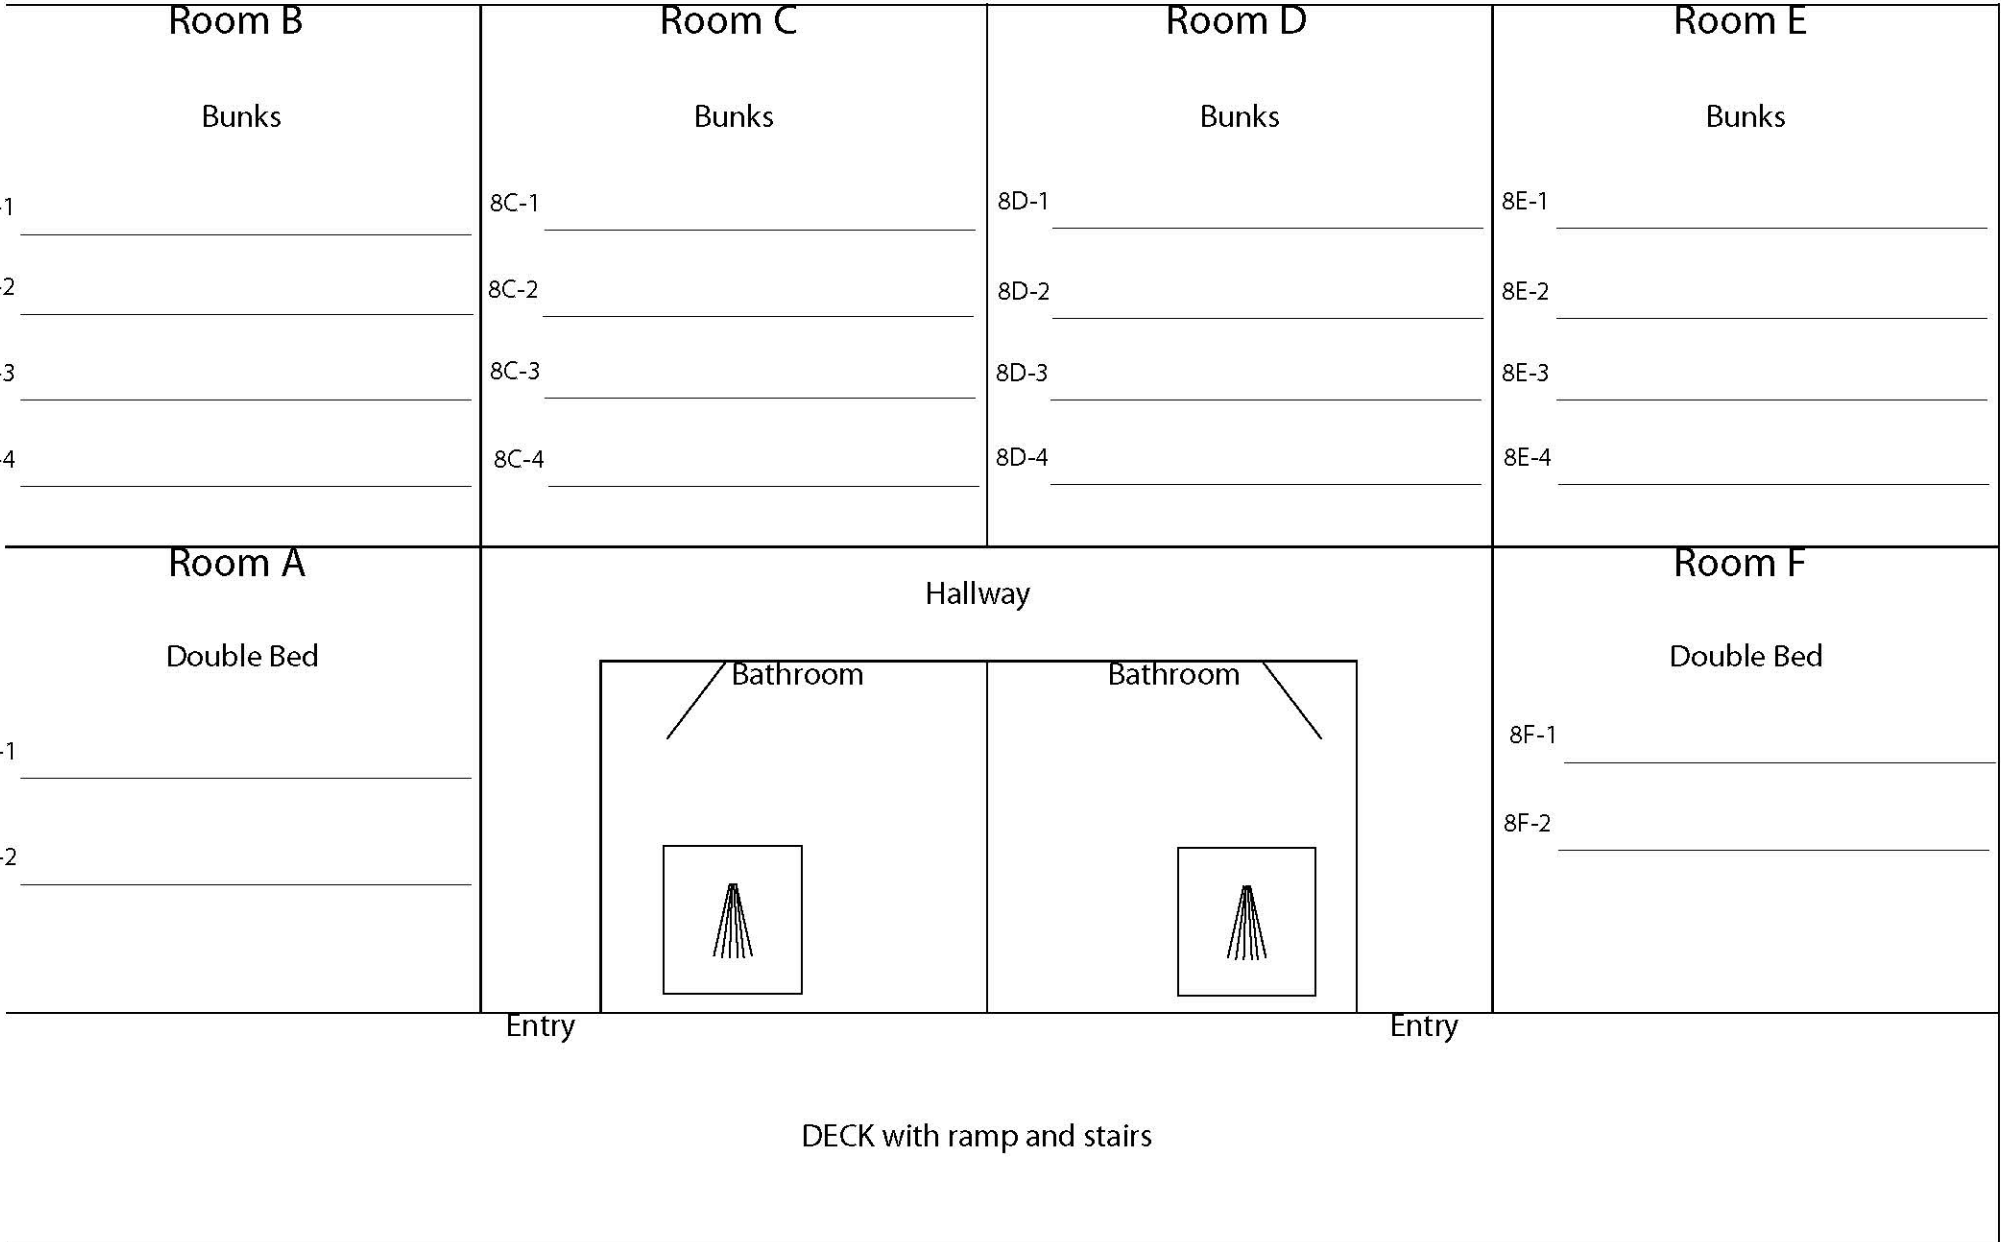

Craig's Cabin

Camp de Benneville Pines

CABIN 6

Capacity = 12

C6

CABINS 5

Capacity = 20

CABINS 7

Capacity = 20

CABINS 8

Capacity = 20

Camp de Benneville Pines

CABIN 1

Capacity = 24

Camp de Benneville Pines

CABIN 3

Capacity = 22