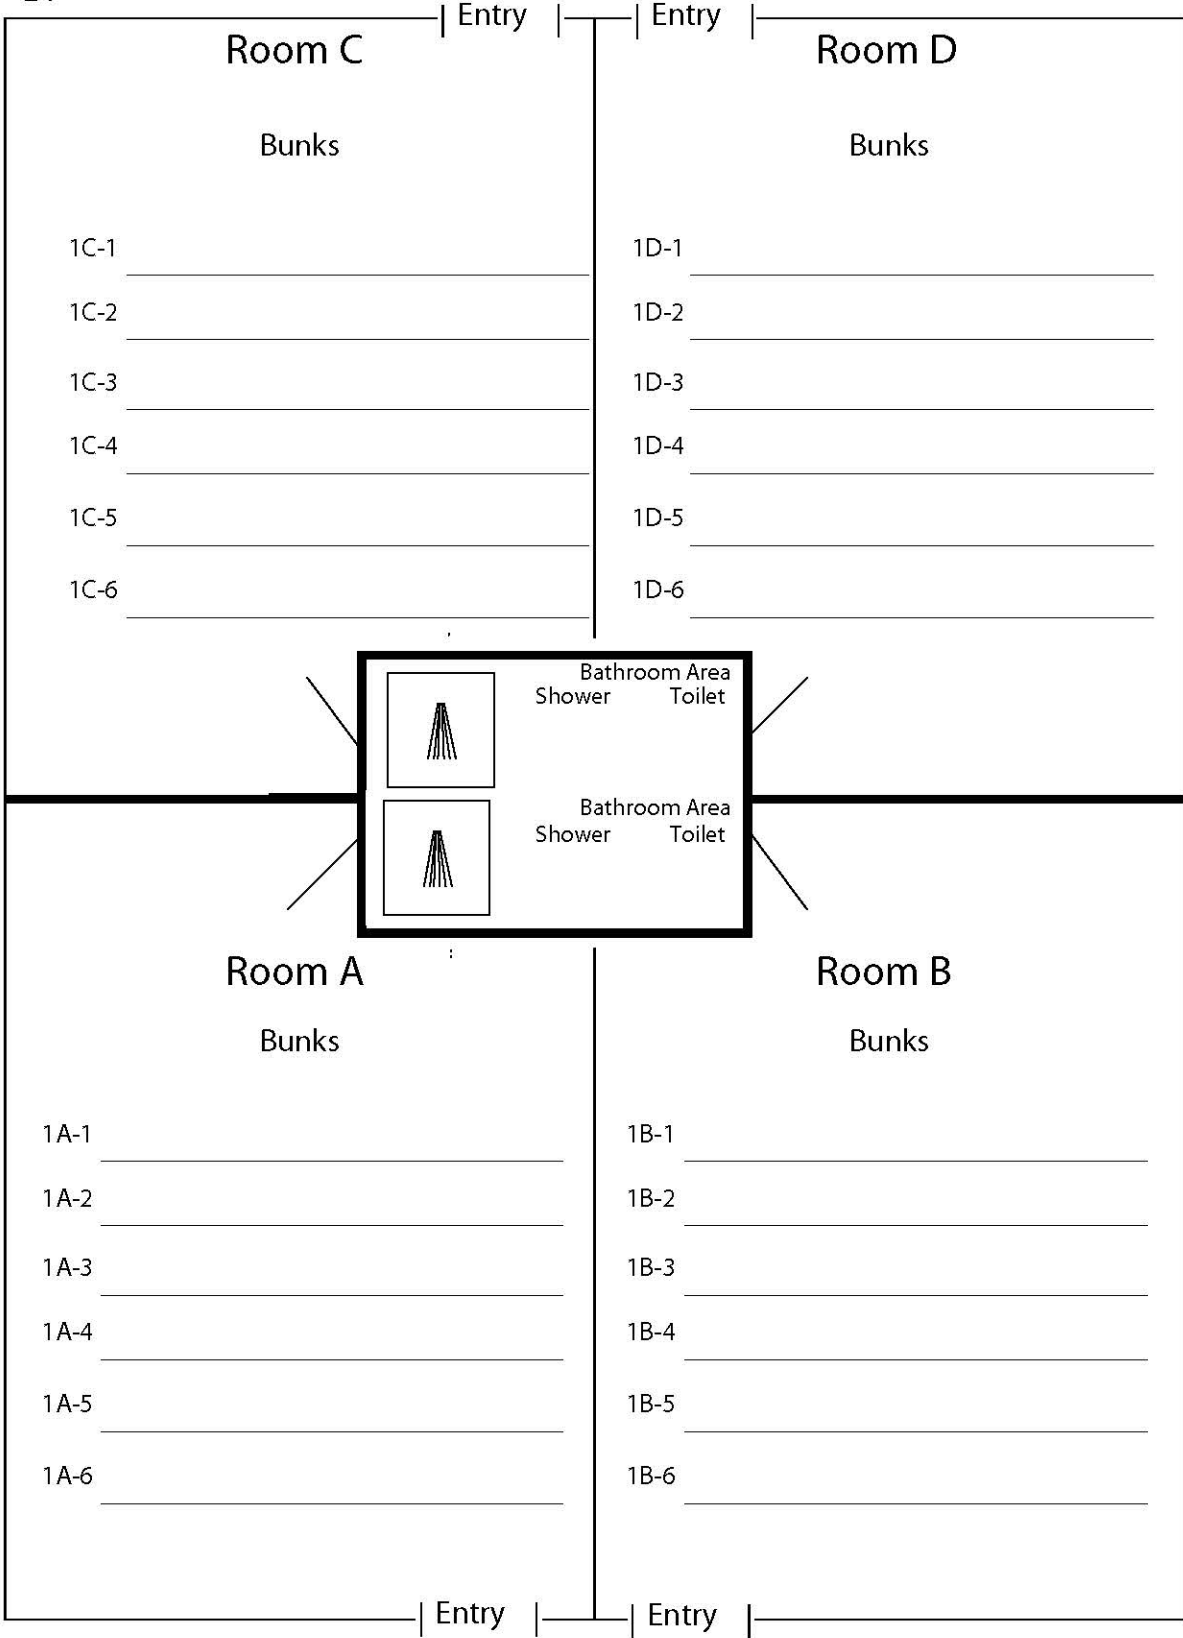

Capacity = 20

CABINS 8

Capacity = 20

Camp de Benneville Pines

CABIN 1

Capacity = 24

Camp de Benneville Pines

CABIN 3

Capacity = 22