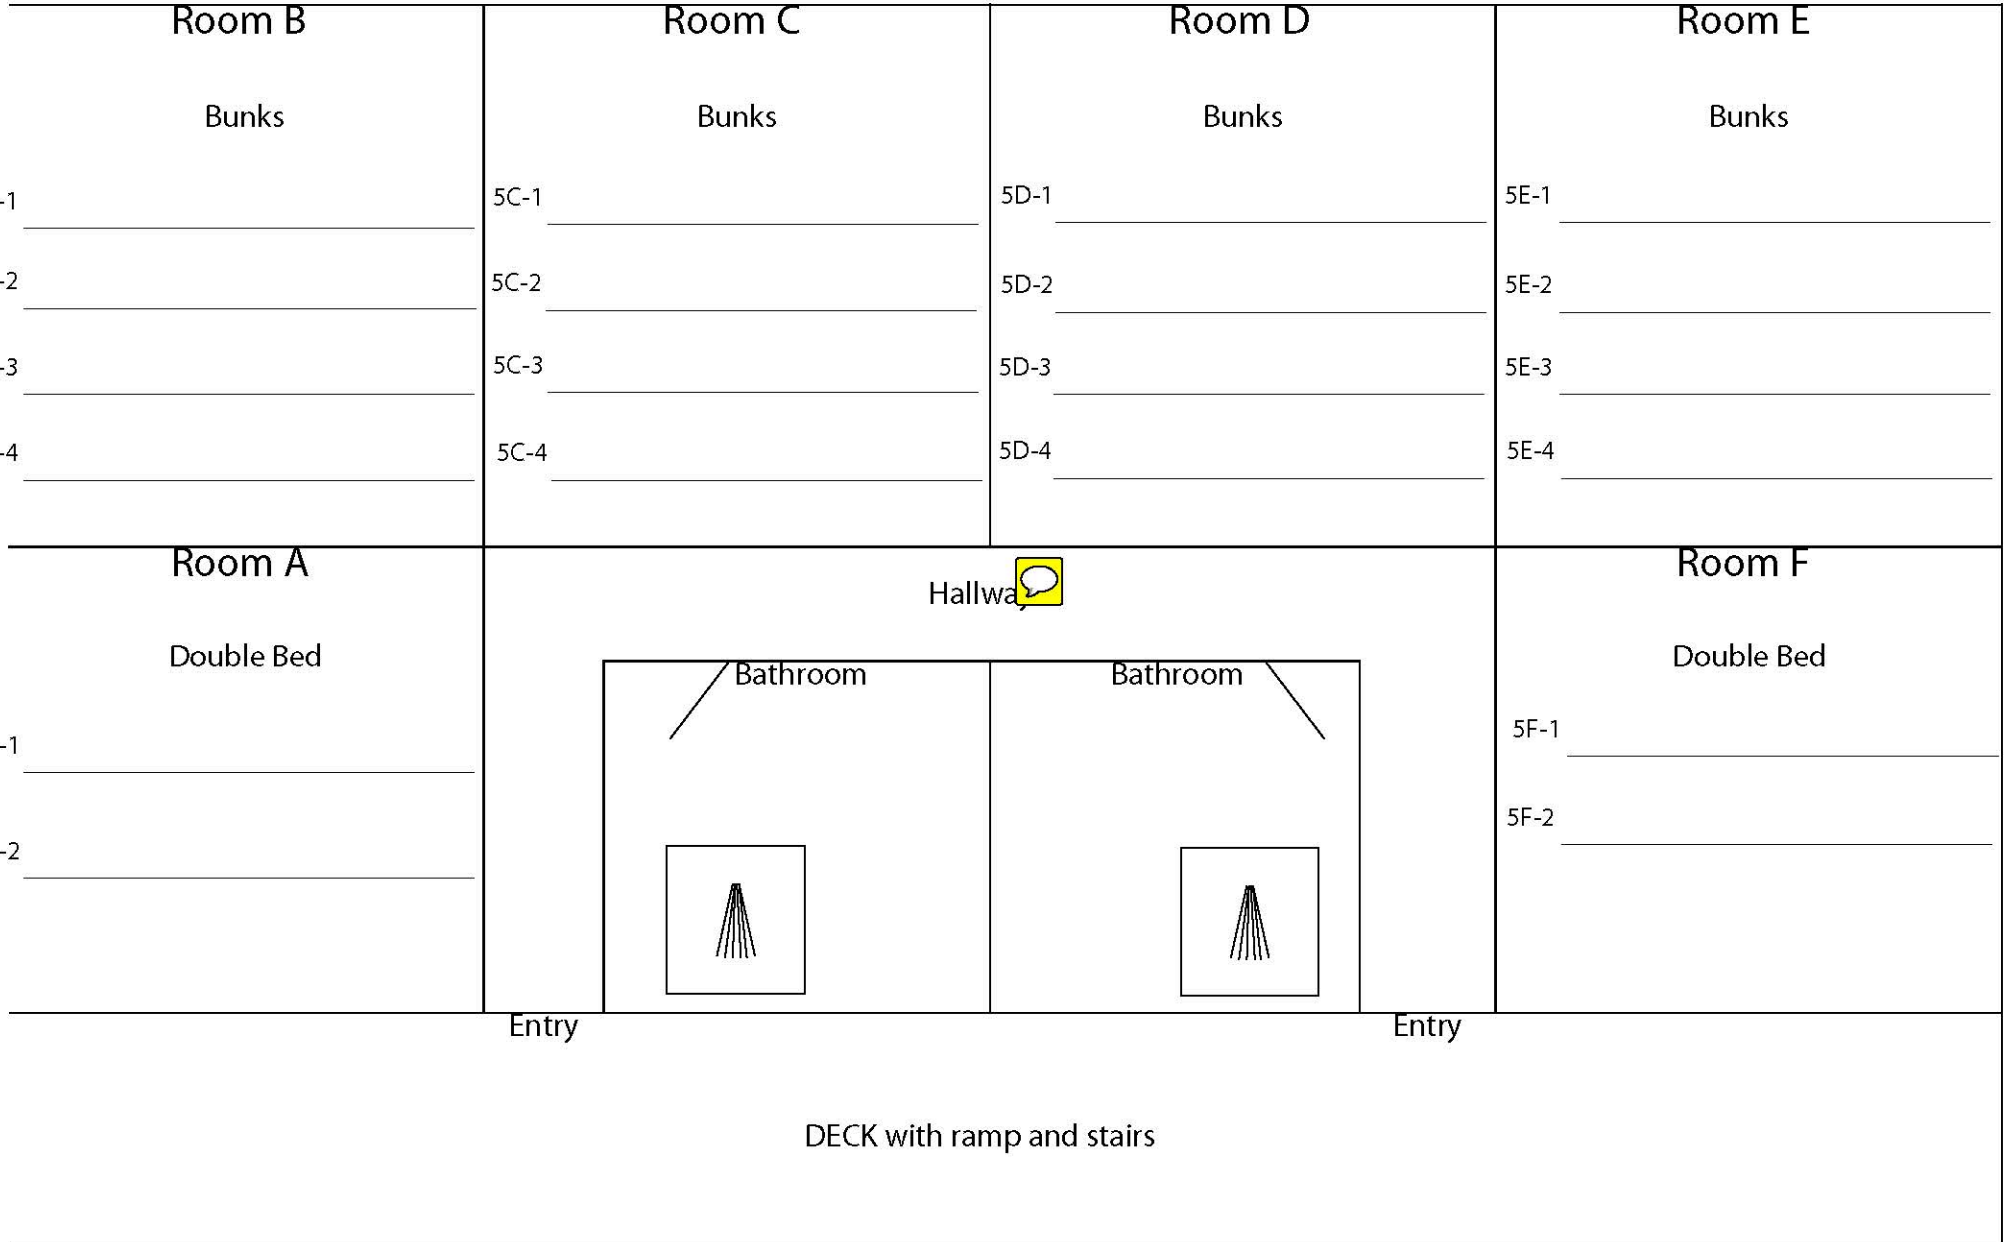

Craig's Cabin

Camp de Benneville Pines

CABIN 6

Capacity = 12

C6

CABINS 5

Capacity = 20

CABINS 7

Capacity = 20

CABINS 8

Capacity = 20

Camp de Benneville Pines

CABIN 1

Capacity = 24

Camp de Benneville Pines

CABIN 3

Capacity = 22