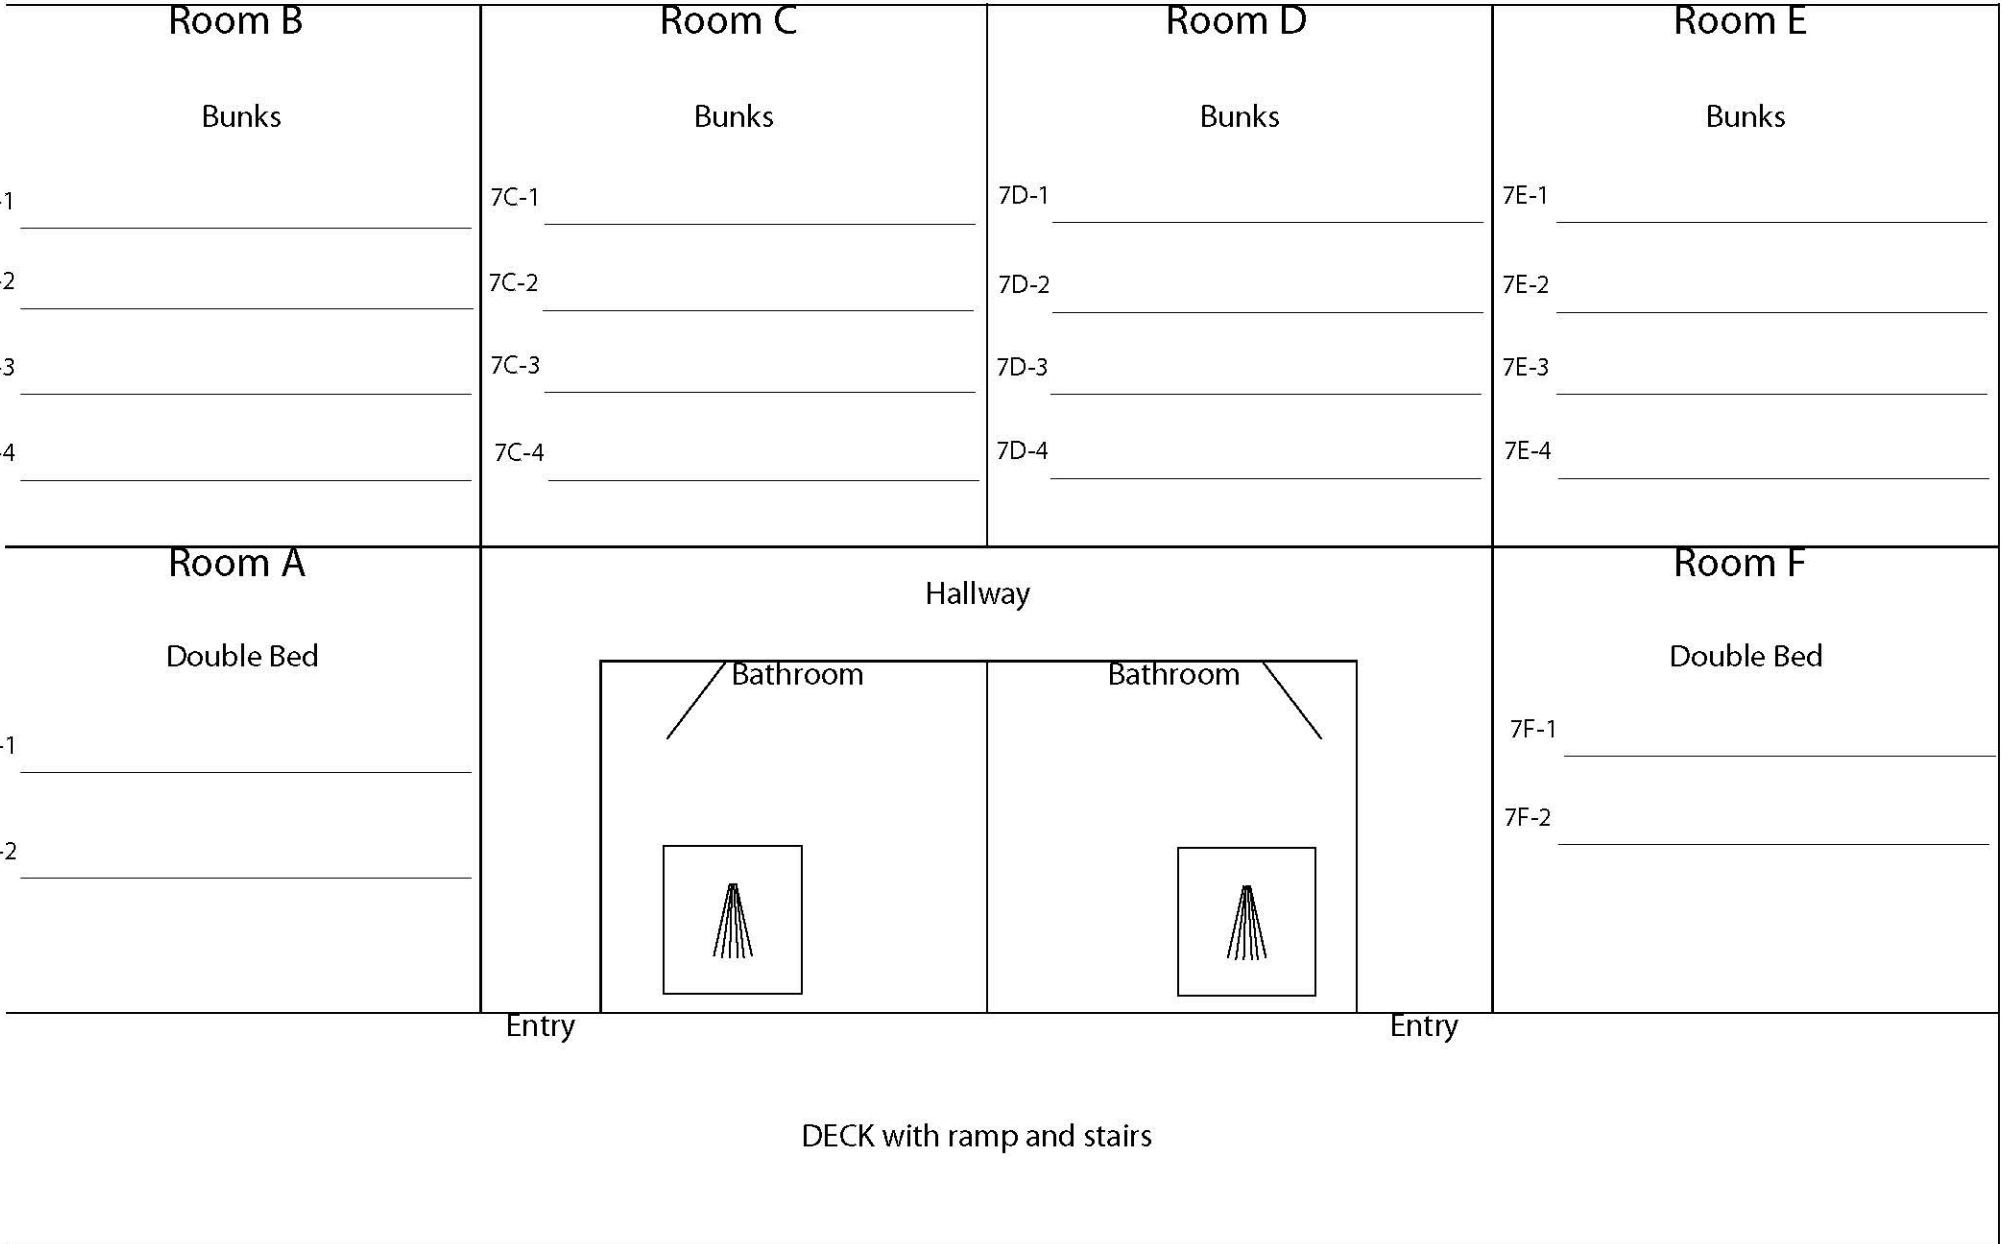

Craig's Cabin

Camp de Benneville Pines

CABIN 6

Capacity = 12

C6

CABINS 5

Capacity = 20

CABINS 7

Capacity = 20

CABINS 8

Capacity = 20

Camp de Benneville Pines

CABIN 1

Capacity = 24

Camp de Benneville Pines

CABIN 3

Capacity = 22