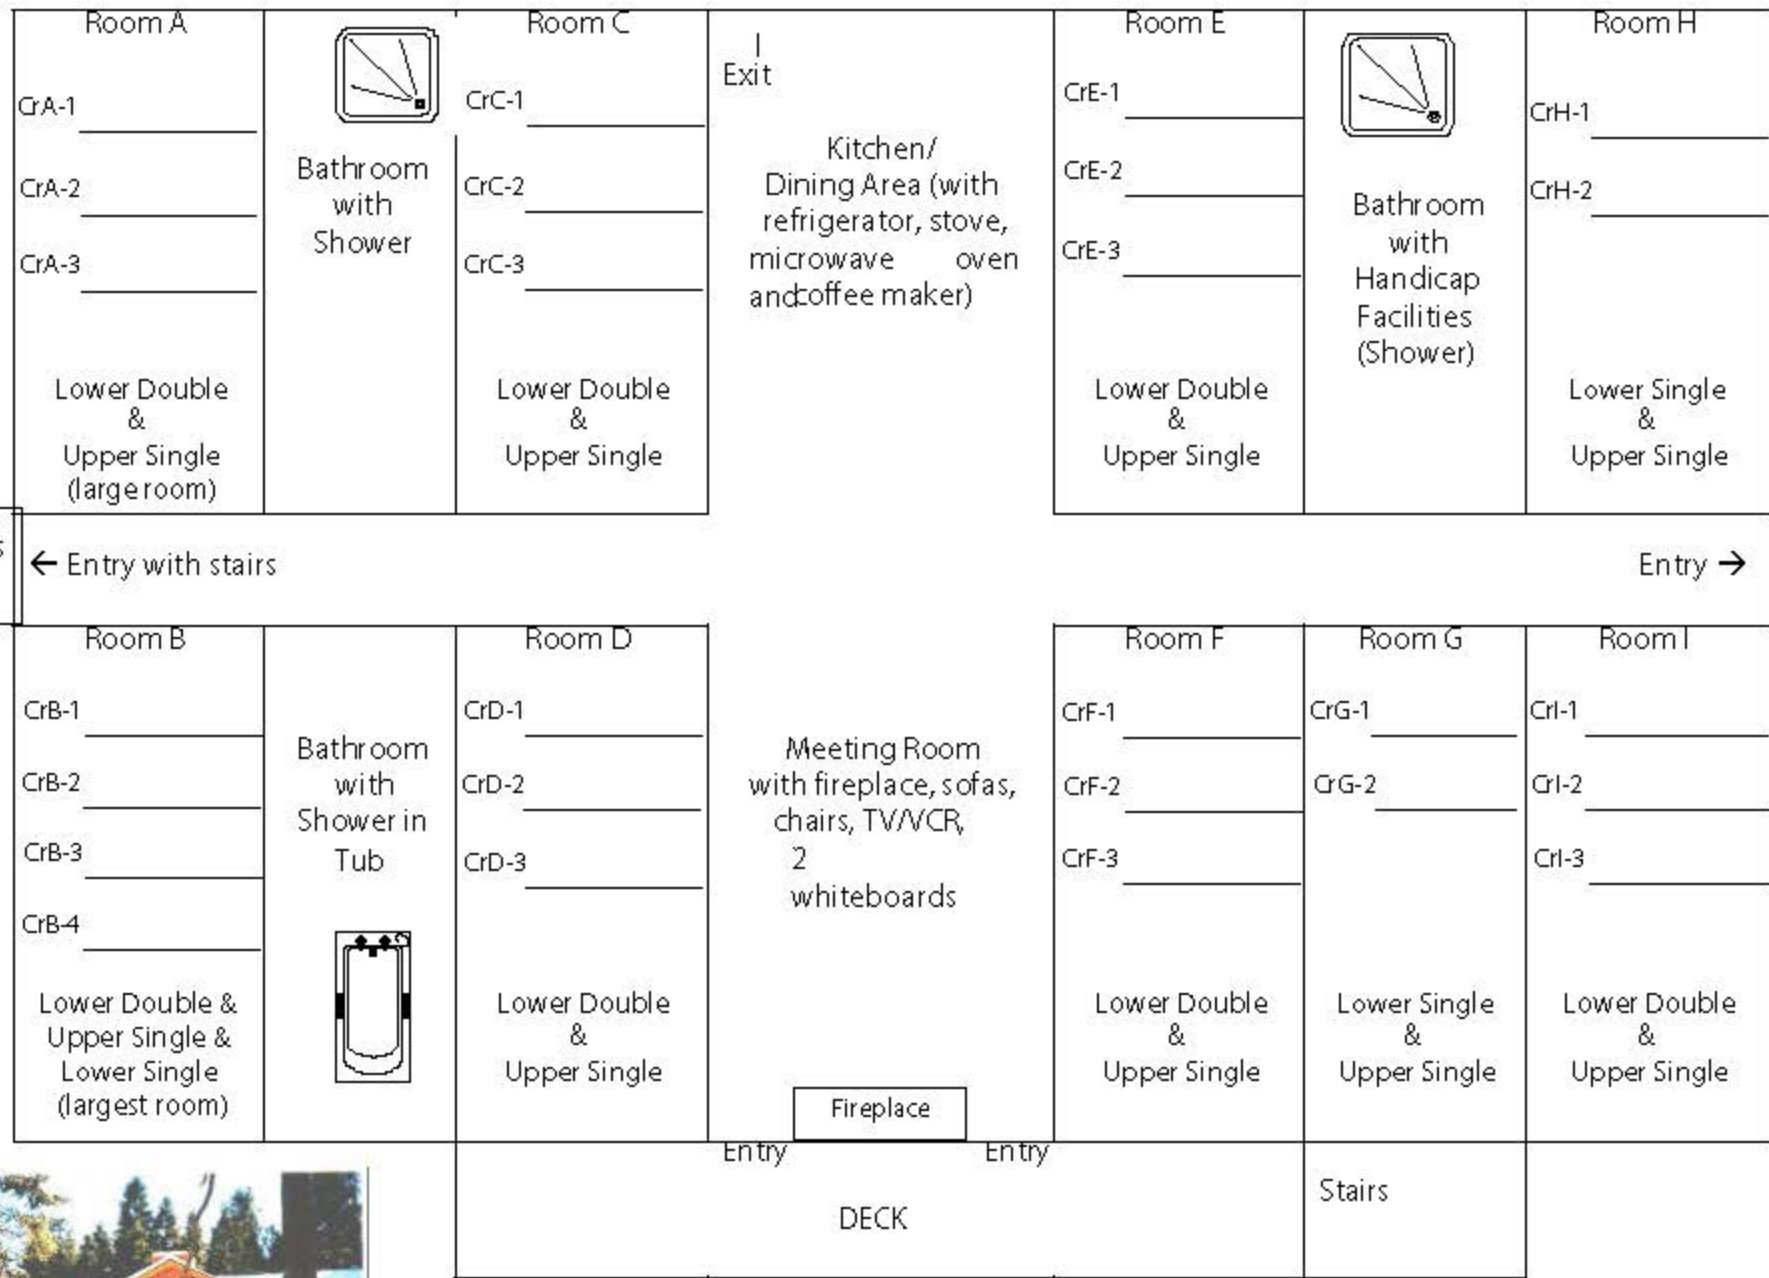

Craig's Cabin

Camp de Benneville Pines

CABIN 6

Capacity = 12

C6

CABINS 5

Capacity = 20

CABINS 7

Capacity = 20

CABINS 8

Capacity = 20

Camp de Benneville Pines

CABIN 1

Capacity = 24

Camp de Benneville Pines

CABIN 3

Capacity = 22